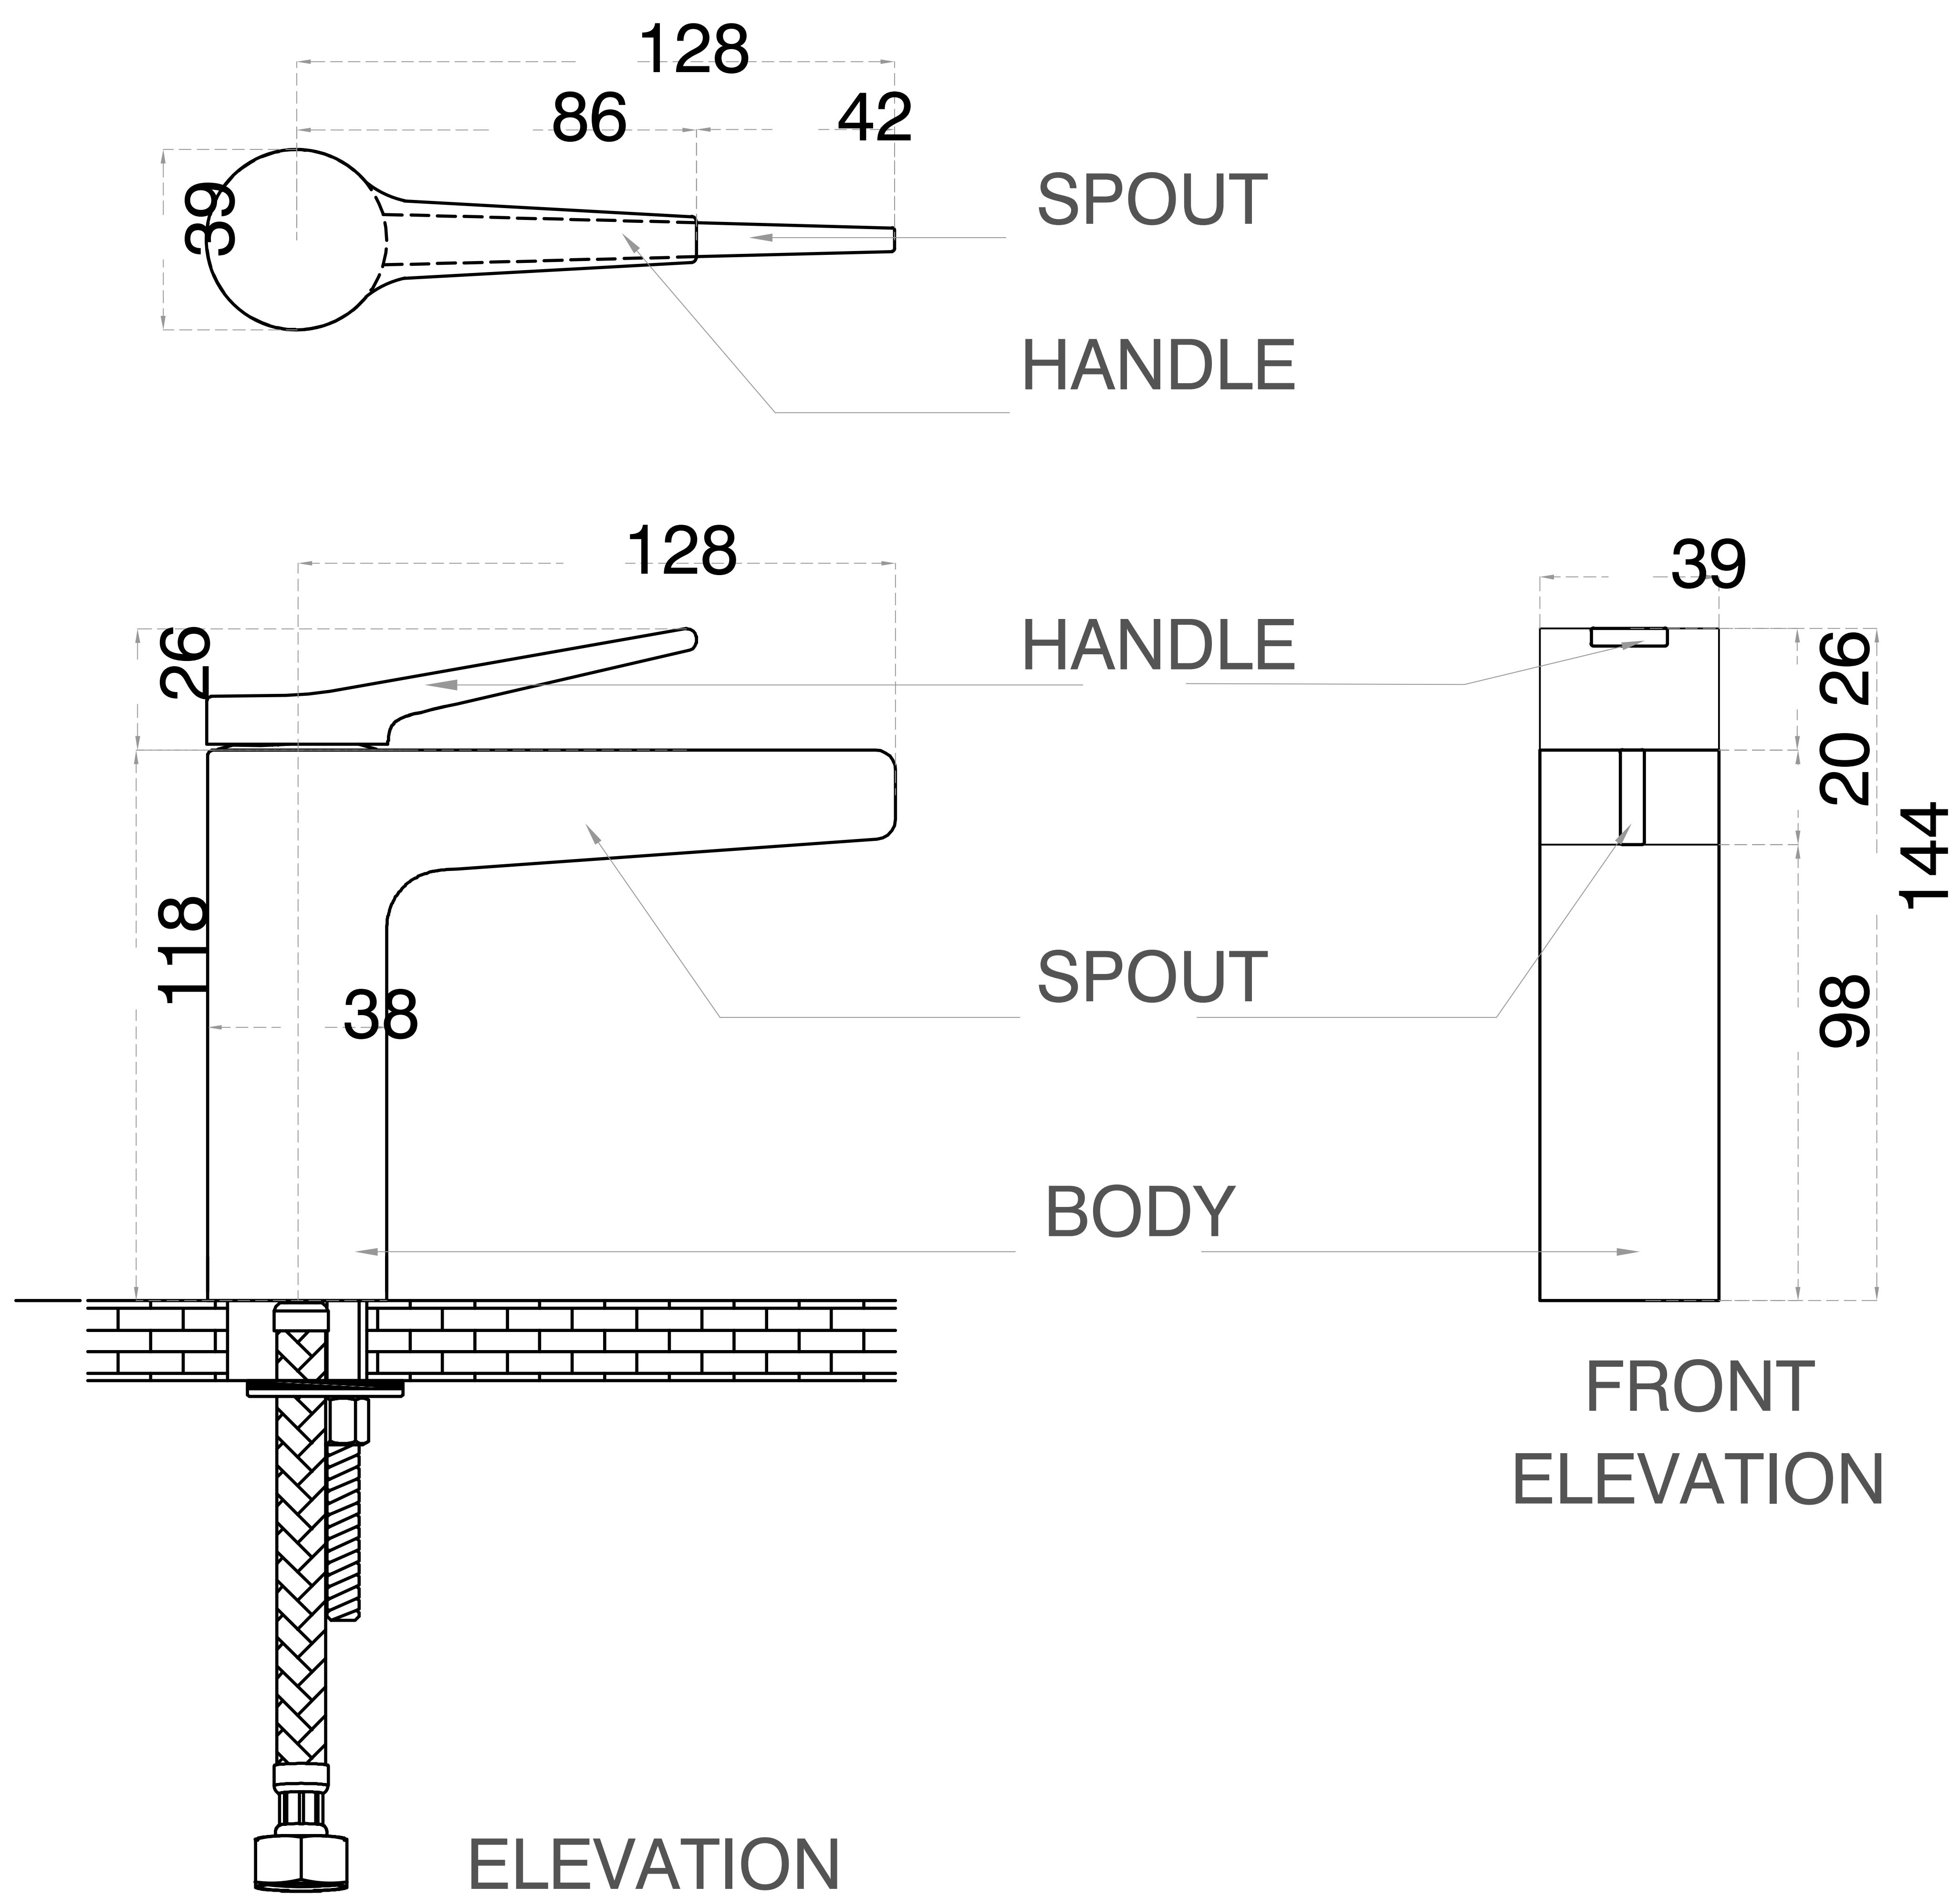

Basin Mixer – Short Body

Product Code : 2047

Technical Drawing

All dimension are in **mm**